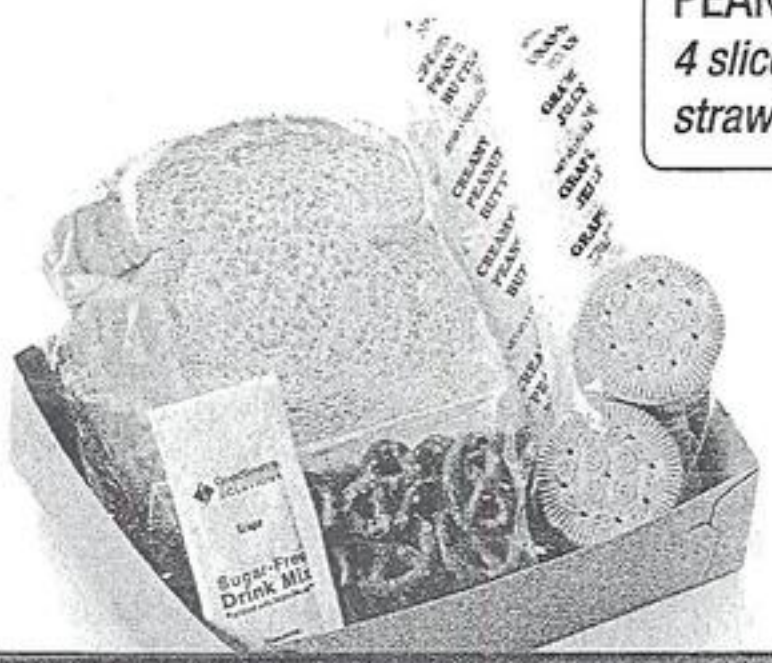

Choose from.....

CHICKEN BOLOGNA #BL175
4 slices of wheat bread, 2 slices of chicken bologna, 1 mustard pack, 1 drink mix, 4 pack of cookies and pretzels.

POULTRY SALAMI #BL176
4 slices of wheat bread, 2 slices of poultry salami, 1 mustard pack, 1 drink mix, 4 pack of cookies and pretzels.

CHICKEN BOLOGNA & CHEESE #BL177
4 slices of wheat bread, 2 slices of chicken bologna, 1 slice of cheese, 1 mustard pack, 1 drink mix, 4 pack of cookies & pretzels.

POULTRY SALAMI & CHEESE #BL178
4 slices of wheat bread, 2 slices of poultry salami, 1 slice of cheese, 1 mustard pack, 1 drink mix, 4 pack of cookies and pretzels.

CHICKEN BOLOGNA & CHEESE COMBO #BL179
4 slices of wheat bread, 2 slices of chicken bologna, 1 slice of cheese, 1 mustard pack, 1 drink mix, 4 pack of cookies and pretzels.

POULTRY SALAMI & CHEESE COMBO #BL180
4 slices of wheat bread, 2 slices of poultry salami, 1 slice of cheese, 1 mustard pack, 1 drink mix, 4 pack of cookies and pretzels.

PEANUT BUTTER & JELLY #BL181
4 slices of wheat bread, 1 squeeze pack of peanut butter & strawberry jelly, 1 drink mix, 4 pack of cookies and pretzels.